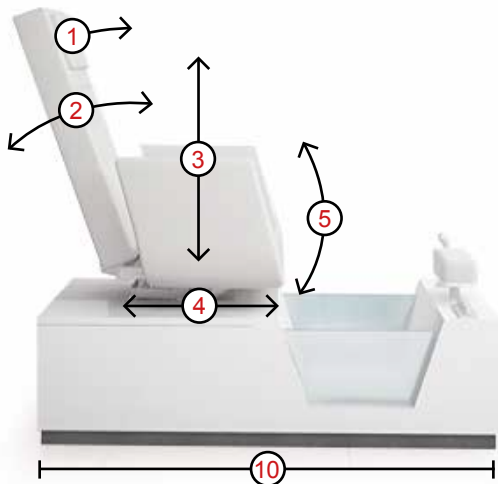

The housing and base of Gharieni's Pedispa consist of high-quality white Corian® as standard. Different colours are optionally available. The upholstery of the seat consists of durable

white artificial leather as standard. Different colours are also optionally available. The inclination of the backrest and seat are electrically adjustable. Furthermore, the height of the legrest as well as the distance between legrest and seat are electrically adjustable. The unit is equipped with freely programmable memory-positions, which allows all 5 motors move in the desired positions in sync. The seat can be swivelled 90° to both the right and left. The headrest can be manually tilted to front.

# FUNCTIONALITY

5 in 1 - PEDICURE | MANICURE | FACIAL | MAKE-UP | HAIR CARE

1: Manually-adjustable headrest by approx. 25° forwards. 2: Electrically-adjustable backrest from approx. 26° to 75° backwards. 3: The seat is electrically-adjustable in height from approx. 63 cm to approx. 93 cm, 4: electrically-movable backwards and forwards by approx. 17 cm and 5: electrically-inclined backwards by 14°. 6: The height

of the footrest is electrically adjustable by 20 cm. 7: The seat can be swivelled 90° to both the right and left. 8: The optional manicure bowl and 9: the tray is easily and quickly fitted by a plug-in function on both armrests. 10: The length of the base is approx. 150 cm, 11: the width is approx. 80 cm and 12: the height is approx. 43 cm.