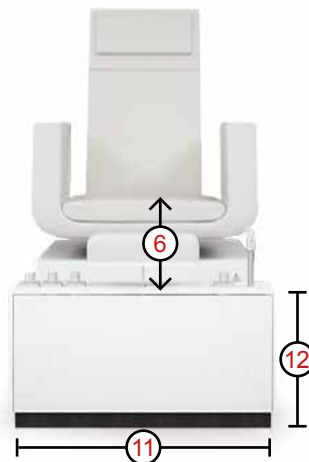

The housing and base of Gharieni's Pedispa consist of high-quality white Corian® as standard. Different colours are optionally available. The upholstery of the seat consists of durable

white artificial leather as standard. Different colours are also optionally available. The inclination of the backrest and seat are electrically adjustable. Furthermore, the height of the legrest as well as the distance between legrest and seat are electrically adjustable. The unit is equipped with freely programmable memory-positions, which allows all 5 motors move in the desired positions in sync. The seat can be swivelled 90° to both the right and left. The headrest can be manually tilted to front.

# FUNCTIONALITY

5 in 1 - PEDICURE | MANICURE | FACIAL | MAKE-UP | HAIR CARE

1: Manually-adjustable headrest by approx. 25° forwards. 2: Electrically-adjustable backrest from approx. 26° to 75° backwards. 3: The seat is electrically-adjustable in height from approx. 63 cm to approx. 93 cm, 4: electrically-movable backwards and forwards by approx. 17 cm and 5: electrically-inclined backwards by 14°. 6: The height

of the footrest is electrically adjustable by 20 cm. 7: The seat can be swivelled 90° to both the right and left. 8: The optional manicure bowl and 9: the tray is easily and quickly fitted by a plug-in function on both armrests. 10: The length of the base is approx. 150 cm, 11: the width is approx. 80 cm and 12: the height is approx. 43 cm.