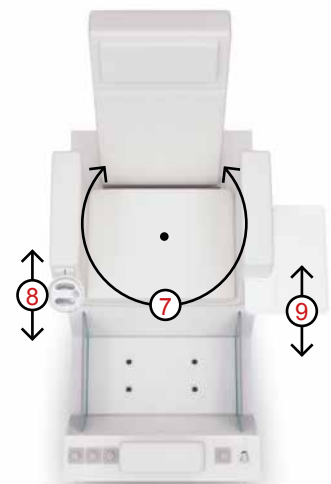

The housing and base of Gharieni's Pedispa consist of high-quality white Corian® as standard. Different colours are optionally available. The upholstery of the seat consists of durable

white artificial leather as standard. Different colours are also optionally available. The inclination of the backrest and seat are electrically adjustable. Furthermore, the height of the legrest as well as the distance between legrest and seat are electrically adjustable. The unit is equipped with freely programmable memory-positions, which allows all 5 motors move in the desired positions in sync. The seat can be swivelled 90° to both the right and left. The headrest can be manually tilted to front.

# FUNCTIONALITY

5 in 1 - PEDICURE | MANICURE | FACIAL | MAKE-UP | HAIR CARE

1: Manually-adjustable headrest by approx. 25° forwards. 2: Electrically-adjustable backrest from approx. 26° to 75° backwards. 3: The seat is electrically-adjustable in height from approx. 63 cm to approx. 93 cm, 4: electrically-movable backwards and forwards by approx. 17 cm and 5: electrically-inclined backwards by 14°. 6: The height

of the footrest is electrically adjustable by 20 cm. 7: The seat can be swivelled 90° to both the right and left. 8: The optional manicure bowl and 9: the tray is easily and quickly fitted by a plug-in function on both armrests. 10: The length of the base is approx. 150 cm, 11: the width is approx. 80 cm and 12: the height is approx. 43 cm.